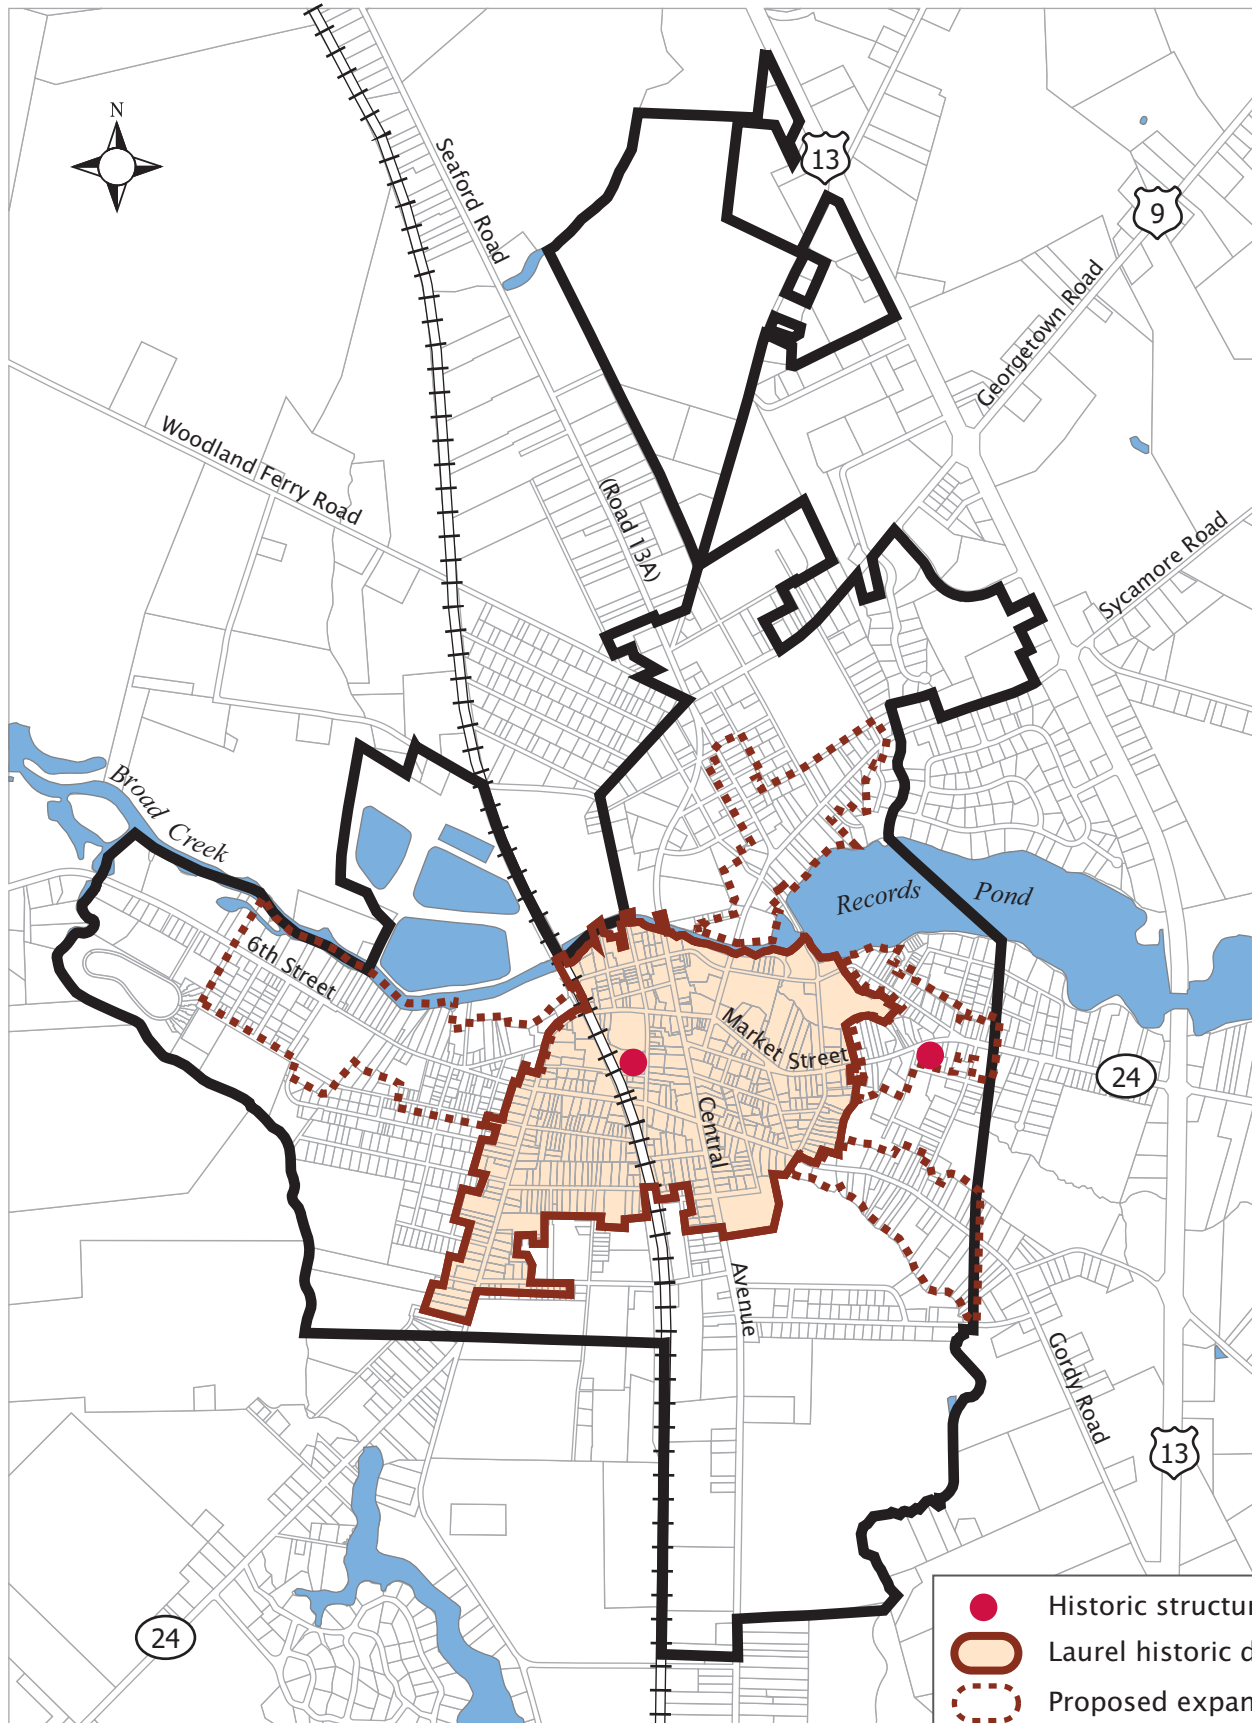

# 2004 Greater Laurel Comprehensive Plan

## Map 5: Laurel Historic District

- Historic structures
- Laurel historic district
- Proposed expansion
- Waterway
- Railroad
- Municipal boundary

Sources:  
 Delaware Office of State Planning, 2002  
 Sussex County, Dept. of Mapping and Addressing, 2002  
 Prepared for the Town of Laurel, Delaware by  
 Nutter Associates and the Mapping Science Group  
 at Salisbury University, January 2004.