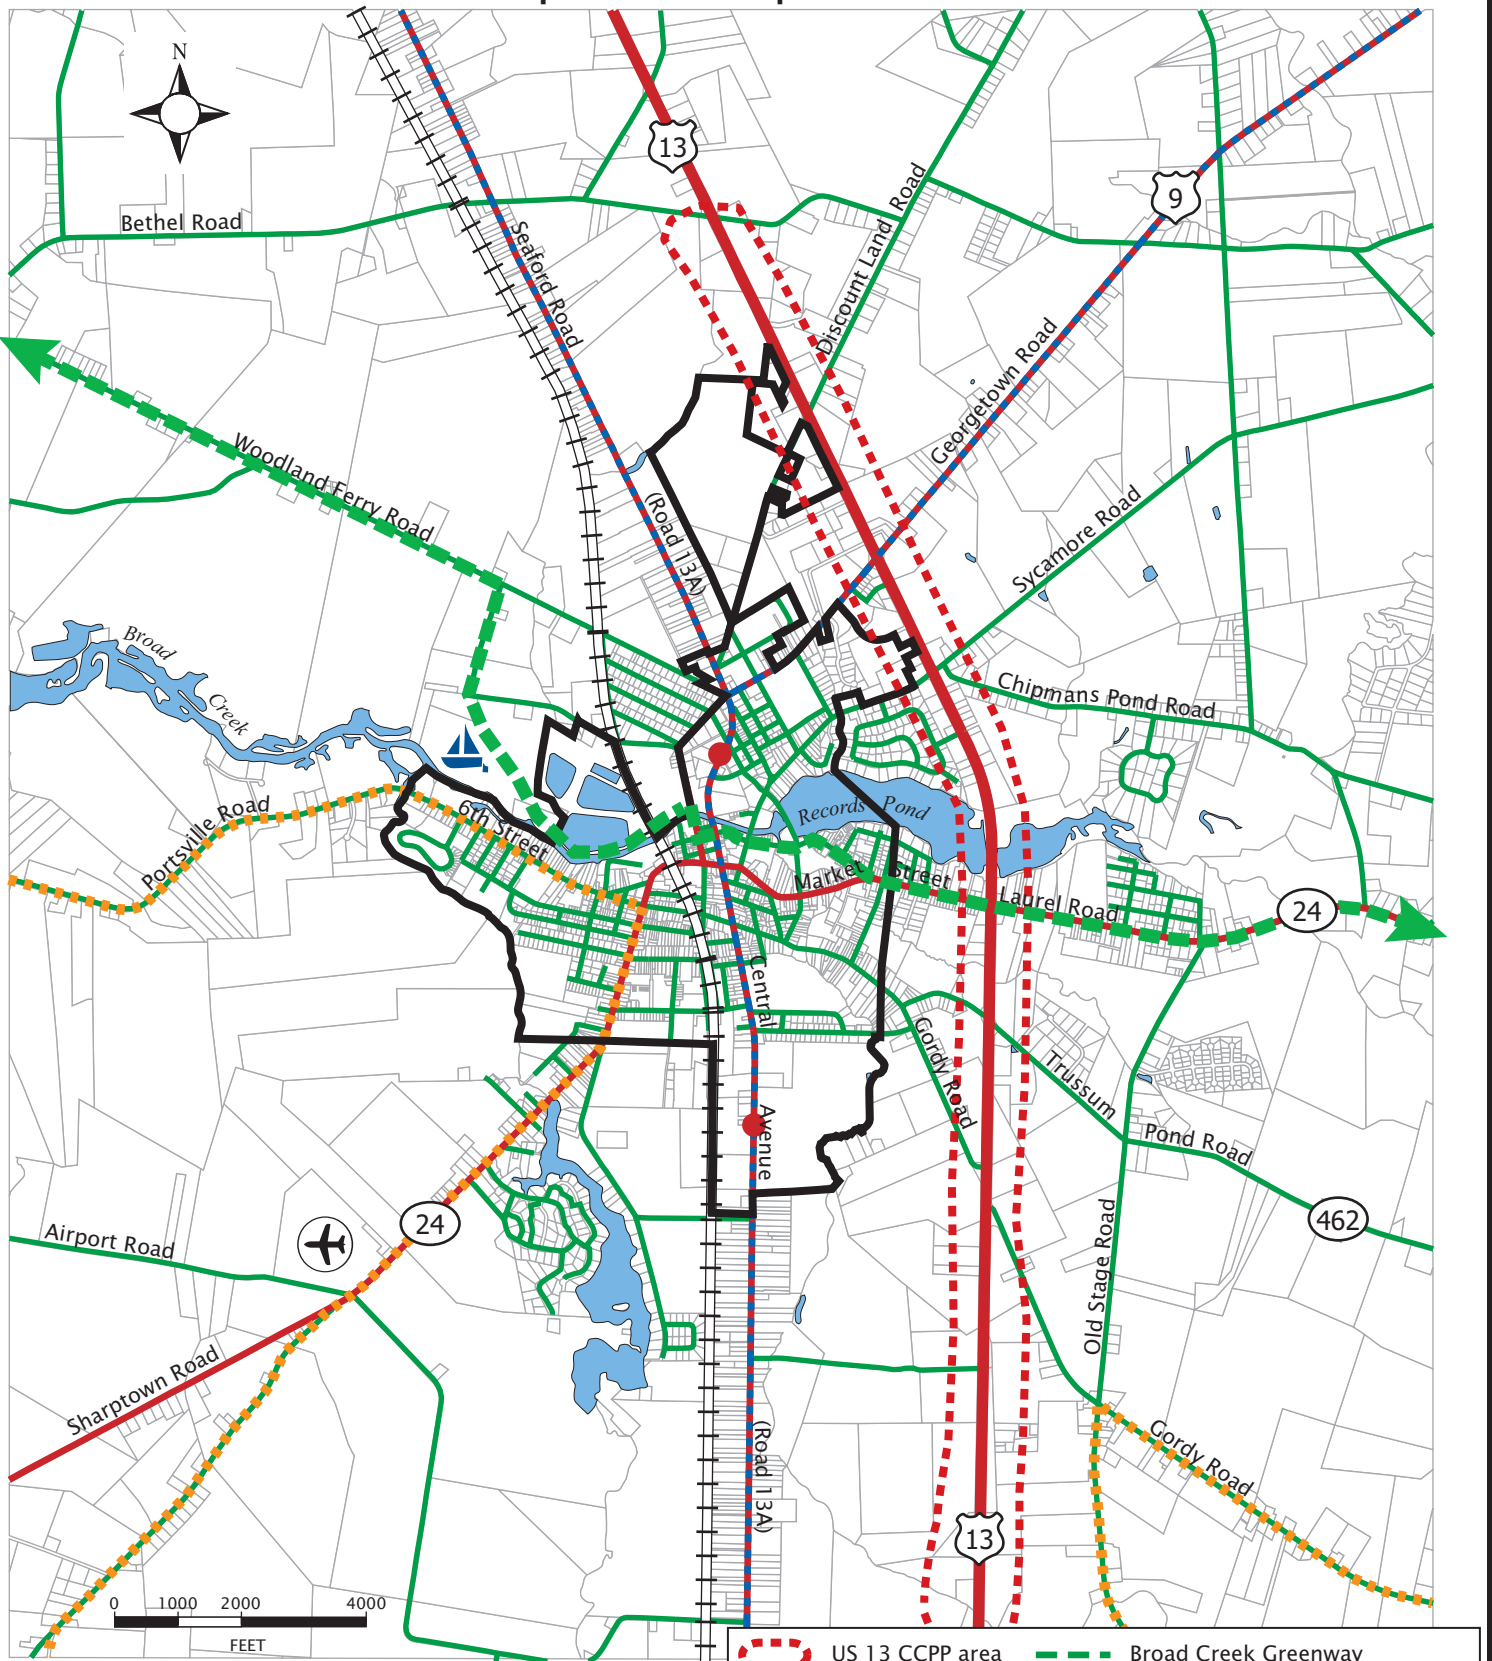

# 2004 Greater Laurel Comprehensive Plan

## Map 2: Transportation

Sources:  
 Delaware Office of State Planning, 2002  
 Sussex County, Dept. of Mapping and Addressing, 2002  
 Prepared for the Town of Laurel, Delaware by  
 Nutter Associates and the Mapping Science Group  
 at Salisbury University, January 2004.